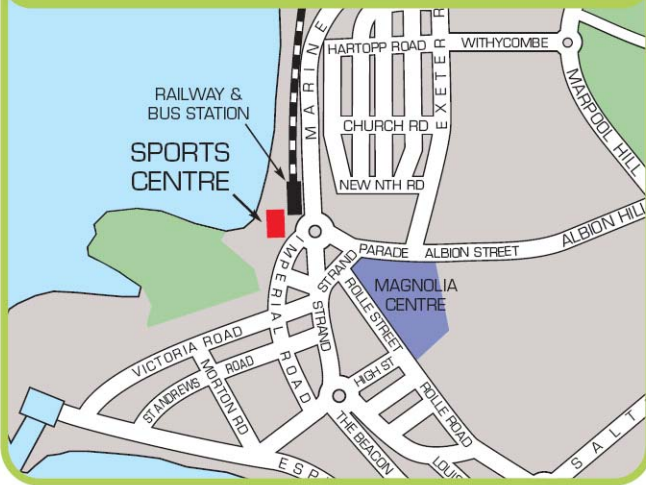

## How to find us

### **Exmouth Sports Centre**

Royal Avenue, Exmouth EX8 1EN  
exmouthsportscentre@ledleisure.co.uk